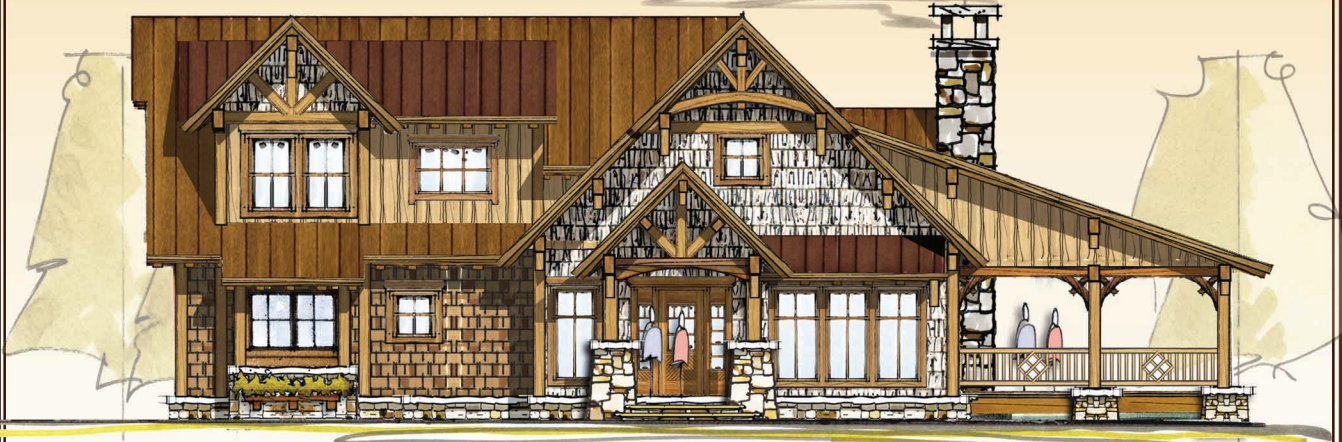

RUSTIC AMERICAN HOME DESIGN

BUCKTAIL

Copyright 2012 MossCreek
www.MossCreek.net
800.737.2166

Bucktail jigs are frequently described as the world's most adaptable lures because they work under a wide variety of conditions and can be used to catch almost any species of fish.

Likewise, the Bucktail by MossCreek was originally designed for a small lots in the Smoky Mountains. The wide profile and shallow depth of this design is the ideal response to a building site that slopes quickly from front to back. The main level features a Master Bedroom and generous entertaining space. This creates a floor plan that can be enjoyed by owners of all ages and physical conditions.

An Outdoor Living area with large timber framing and a fireplace allows for extended use in early spring and late fall and is screened from l-fresco dining and cooking, free from the insects. Upper level bedrooms are identical for so all guests feel treated equally. An upper level loft perches handsomely above the Great Room and looks out across the Outdoor Living space to capture the scenic view.

BUCKTAIL

2,331 total square feet